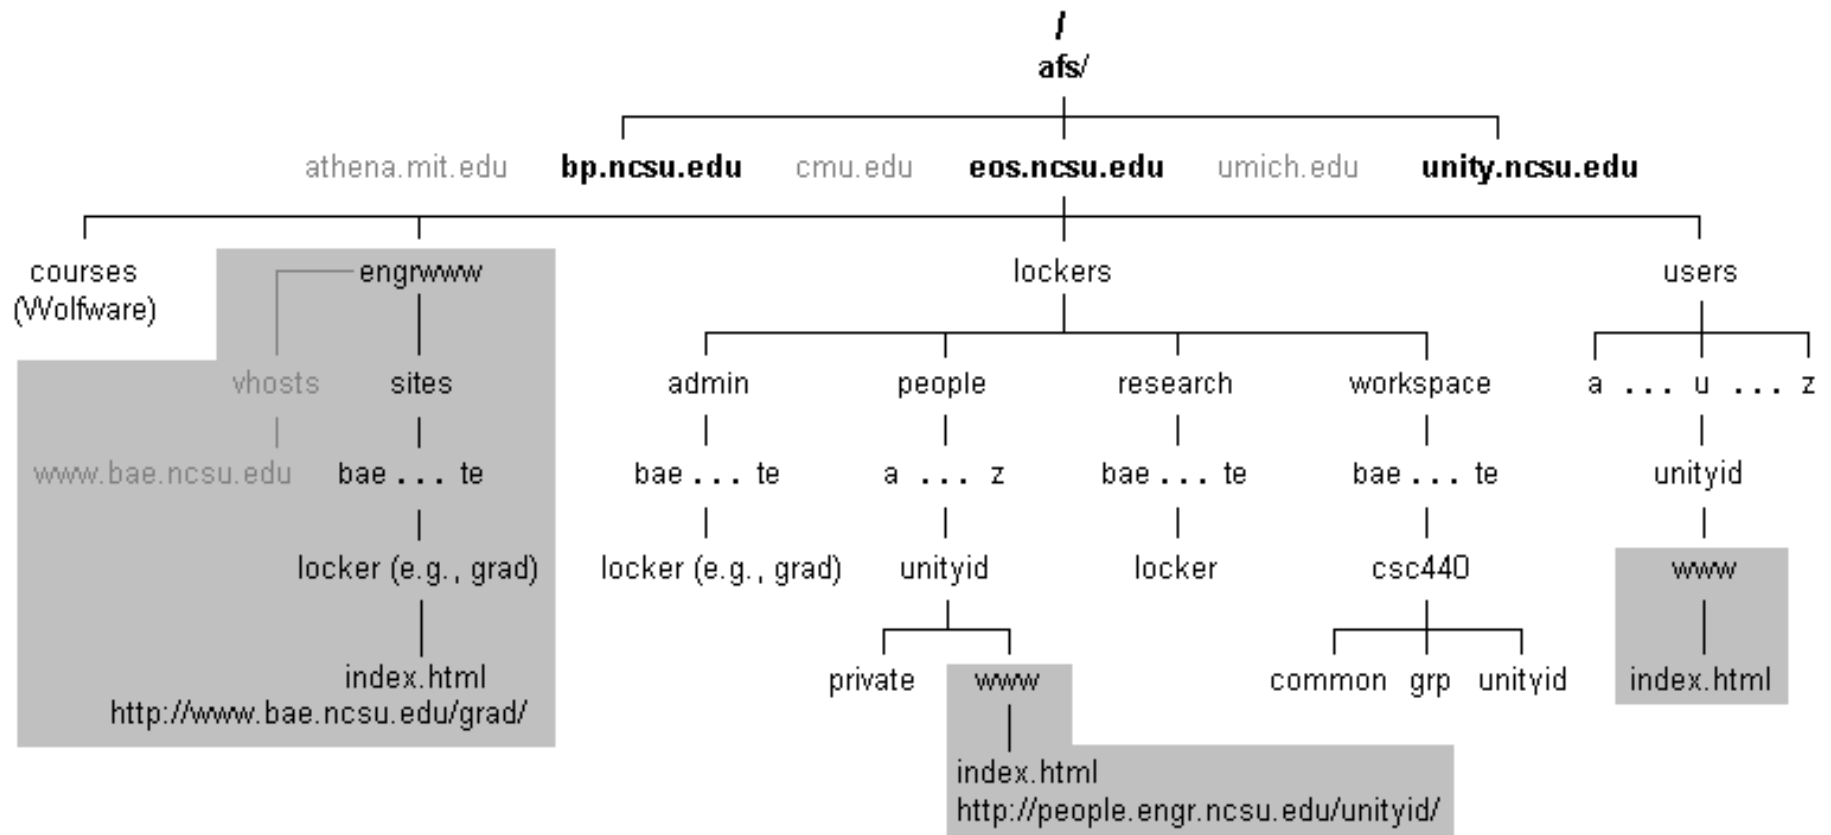

File Space for Engineering Users in the Eos Cell

Note: Gray-shaded areas indicate the parts of the AFS tree configured to deliver web content.

courses (Wolfware), although in the eos.ncsu.edu cell, is managed by ITD.

AFS File Tree: Principal NCSU Cells (bp, eos, unity) and Selected Branches